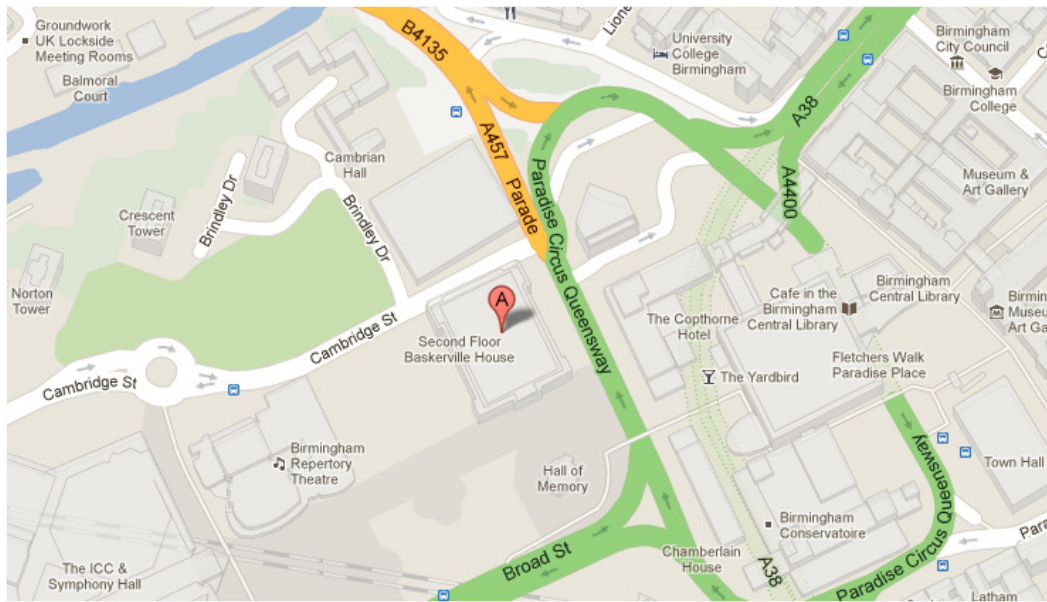

# **Blue Sky Corporate Finance**

**Suite 217, 2<sup>nd</sup> Floor, Baskerville House, Centenary Square,  
Broad Street, Birmingham, B1 2ND**

**Tel: 0845 2583 759**

**Baskerville House is Located in Birmingham City Centre next to the new Library of Birmingham (due for completion in 2013) and also the REP Theatre and the International Convention Centre (ICC). Baskerville House is also a short walk from Colmore Row and Brindley Place.**

**Main Train Stations in Birmingham:** New Street, Snow Hill and Moor Street

**Nearest Train Stations:** New Street and Snow Hill (approx 10 minutes walk)

**Nearest Airport:** Birmingham International Airport

## **Directions from M5:**

- Heading towards Birmingham on the M5, exit at Junction 3 and take the A456 to Birmingham.
- At Island take 3<sup>rd</sup> exit onto Quinton Expressway/A456 and continue
- Slight right onto Hagley Road/A456 and continue to follow A456
- At Five Ways island go straight across to join Broad Street
- At Paradise Circus Island - take 1<sup>st</sup> exit
- **Take 1st left onto Cambridge Street and Baskerville House is on your left, and then take 1<sup>st</sup> right onto Brindley Drive to access the Council, Pay & Display, multi storey car park (BCC Paradise Circus, Brindley Drive)**

## **Directions from M6:**

- Heading towards Birmingham on the M6, exit at Junction 6 then join the A38 and continue
- Continue through St Chads Queensway underpass (signposted Bromsgrove)
- Branch Left then merge onto Great Charles Street Queensway (Signposted Convention Parking)
- At Island take 3<sup>rd</sup> exit (Paradise Circus Queensway roundabout) Summer Row A457
- **Take 1st left onto Cambridge Street and Baskerville House is on your left, and then please take 1<sup>st</sup> right onto Brindley Drive to access the Council Pay & Display multi storey car park (BCC Paradise Circus, Brindley Drive)**